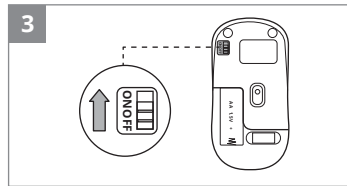

www.sven.fi

2B1117

SVEN[®]

QUICK START GUIDE
WIRELESS MOUSE

www.sven.fi

RX-380W

[https://www.sven.fi/en/
catalog/mouse.htm](https://www.sven.fi/en/catalog/mouse.htm)