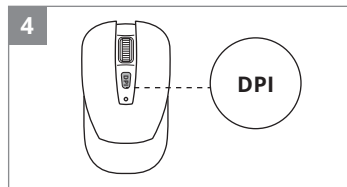

www.sven.fi

2B1117

SVEN[®]

QUICK START GUIDE
WIRELESS MOUSE

www.sven.fi

RX-380W

[https://www.sven.fi/en/
catalog/mouse.htm](https://www.sven.fi/en/catalog/mouse.htm)