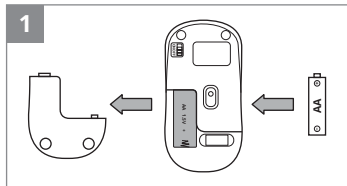

www.sven.fi

2B1117

SVEN[®]

QUICK START GUIDE
WIRELESS MOUSE

www.sven.fi

RX-380W

[https://www.sven.fi/en/
catalog/mouse.htm](https://www.sven.fi/en/catalog/mouse.htm)