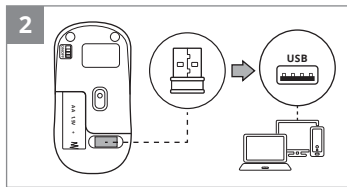

www.sven.fi

2B1117

SVEN[®]

QUICK START GUIDE
WIRELESS MOUSE

www.sven.fi

RX-380W

[https://www.sven.fi/en/
catalog/mouse.htm](https://www.sven.fi/en/catalog/mouse.htm)