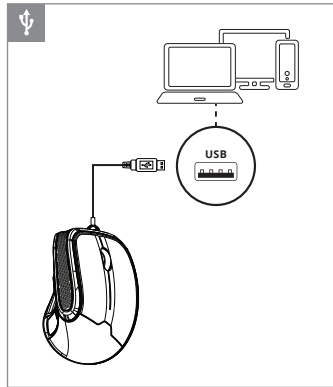

SVEN[®]

QUICK START GUIDE
GAMING MOUSE

www.sven.fi

RX-G890

[https://www.sven.fi/en/
catalog/mouse.htm](https://www.sven.fi/en/catalog/mouse.htm)

Model: RX-G890

Importer: Tiralana OY, Office 102, Kotolahdentie 15,
48310 Kotka, Finland.