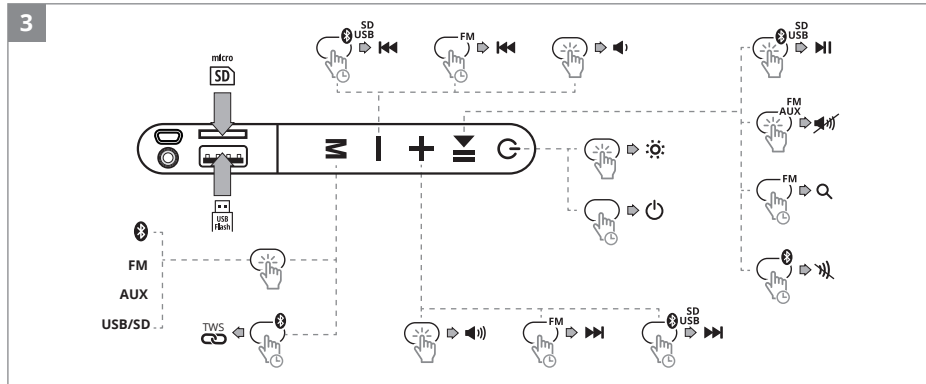

<https://www.sven.fi/en/catalog/portable_acoustics.htm>