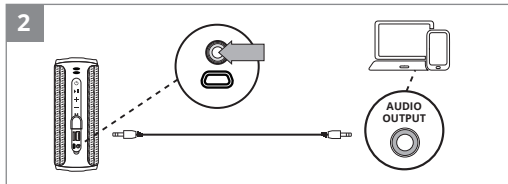

<https://www.sven.fi/en/catalog/portable_acoustics.htm>