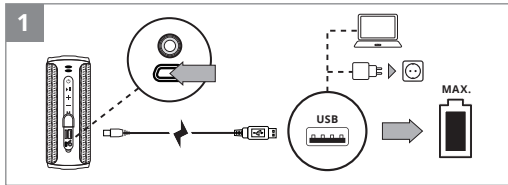

<https://www.sven.fi/en/catalog/portable_acoustics.htm>